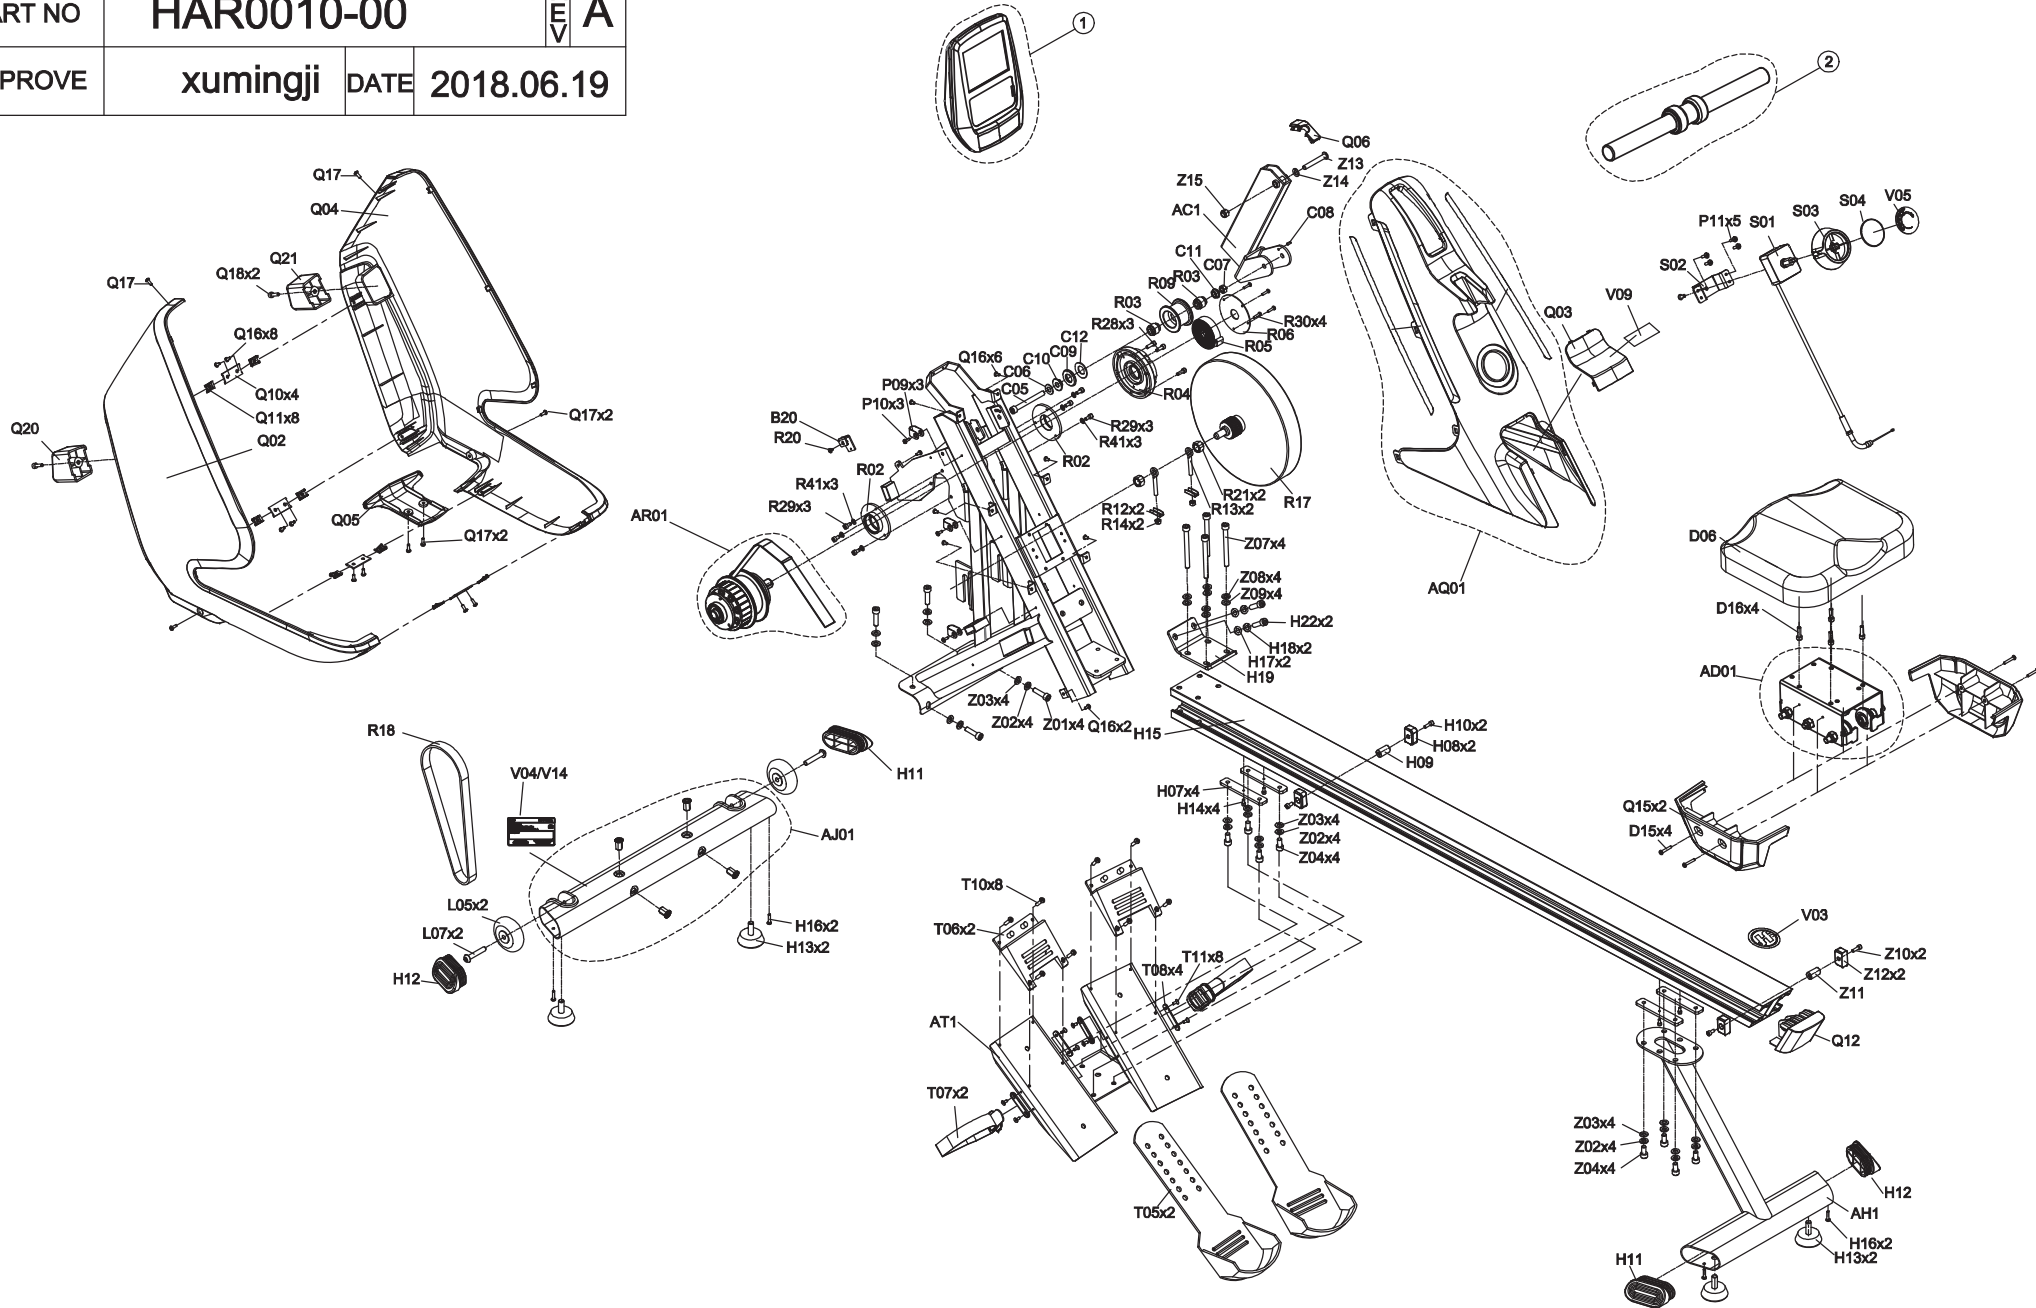

DRAWING NO	PAR52-1KM		
PART NAME	Exploded Drawing		
PART NO	HAR0010-00	REV	A
APPROVE	xumingji	DATE	2018.06.19

DRAWING NO	PAR52-A21		
PART NAME	Console set		
PART NO	1000426730	REV	A
APPROVE	xumingji	DATE	2018.06.19

DRAWING NO	AR53-A22		
PART NAME	Handlebar Set		
PART NO	1000426731	REV	A
APPROVE	xumingji	DATE	2018.06.19