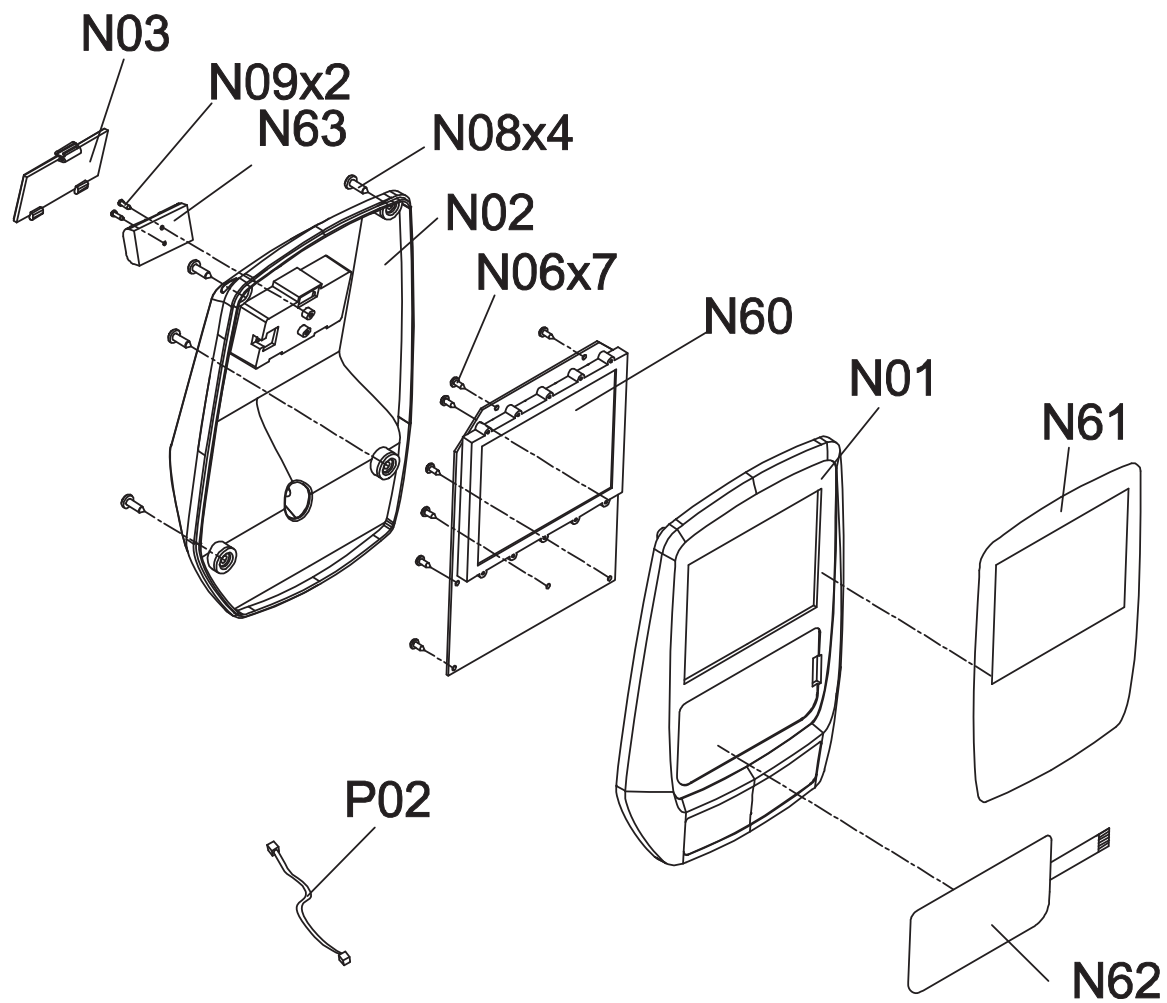

DRAWING NO	PAR52-1KM		
PART NAME	Exploded Drawing		
PART NO	HAR0010-00	REV	A
APPROVE	xumingji	DATE	2018.06.19

DRAWING NO	PAR52-A21		
PART NAME	Console set		
PART NO	1000426730	REV	A
APPROVE	xumingji	DATE	2018.06.19

DRAWING NO	AR53-A22		
PART NAME	Handlebar Set		
PART NO	1000426731	REV	A
APPROVE	xumingji	DATE	2018.06.19