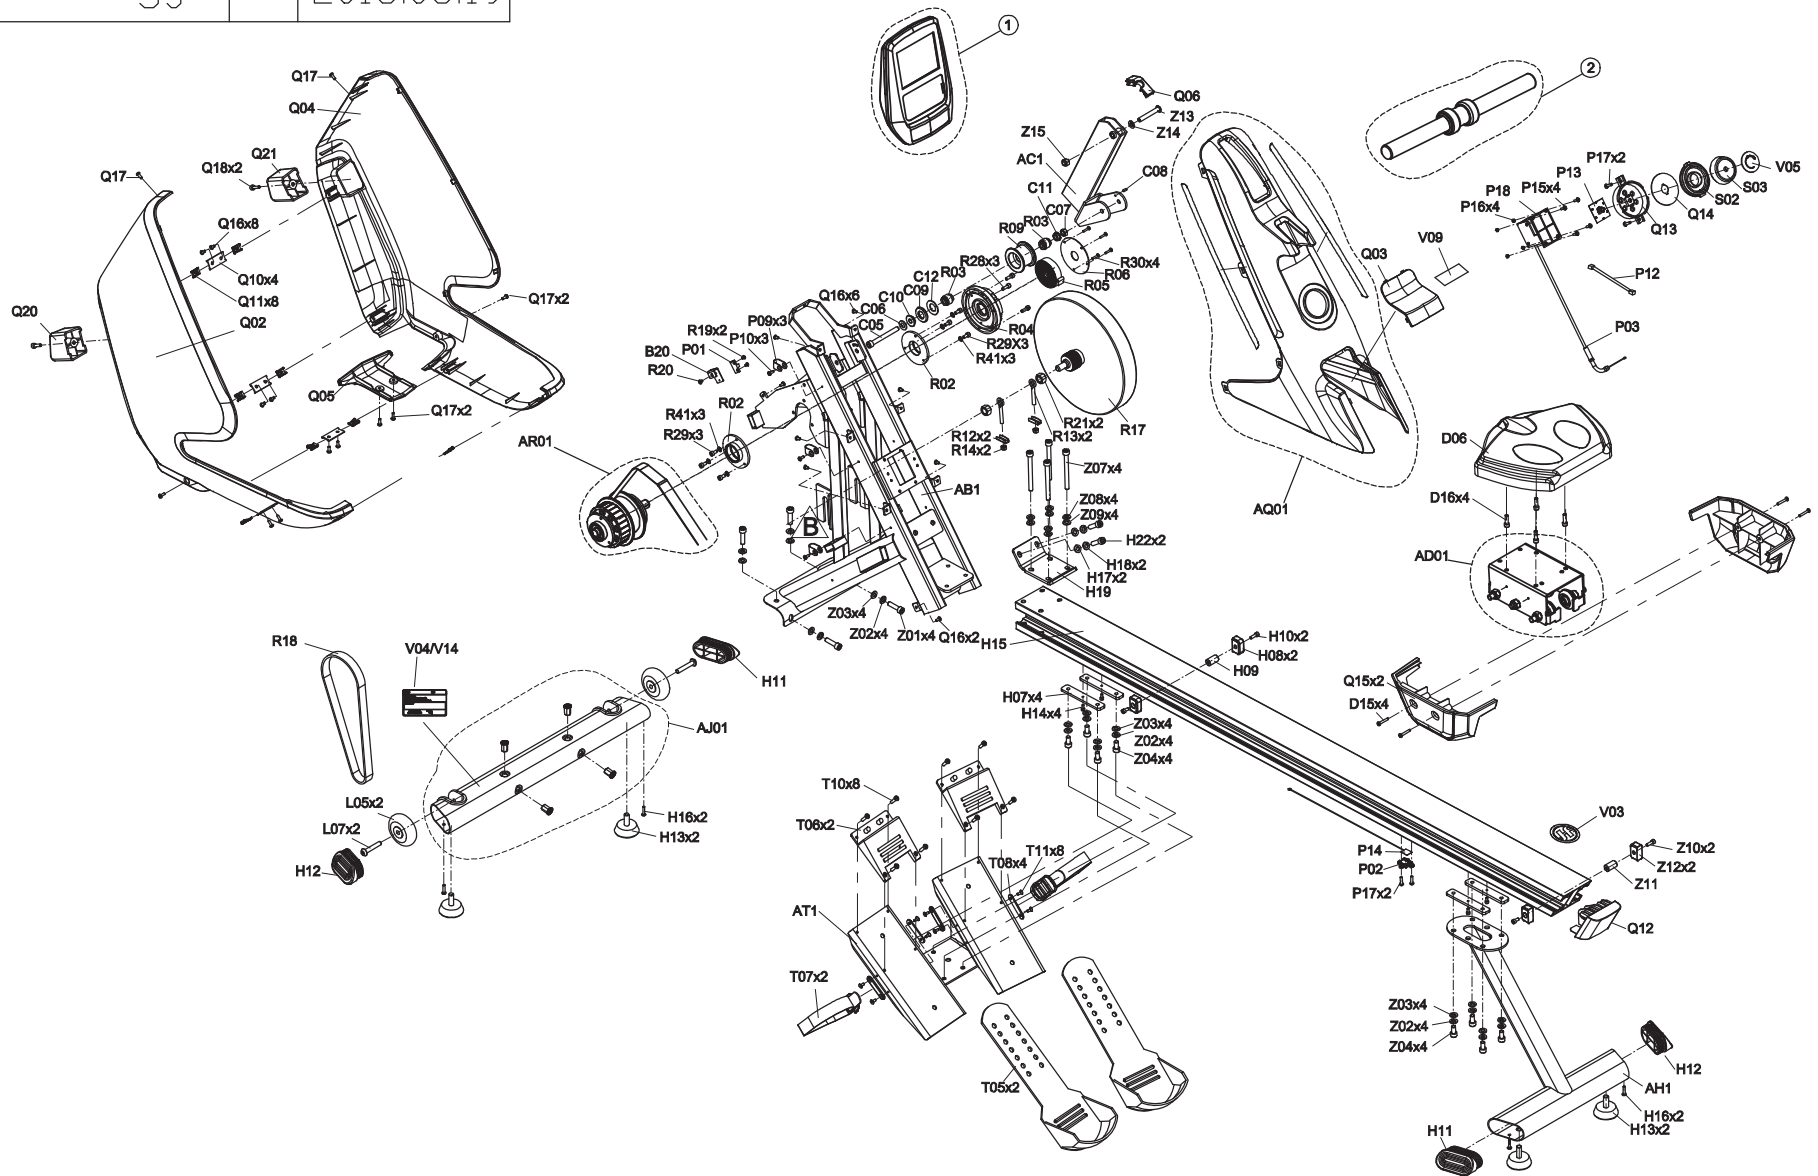

DRAWING NO	PAR53-1KM		
PART NAME	Exploded Drawing		
PART NO	HAR0011-00	REV	A
APPROVE	xumingji	DATE	2018.06.19

DRAWING NO	PAR53-A21		
PART NAME	Console set		
PART NO	1000428840	REV	A
APPROVE	xumingji	DATE	2018.06.19

DRAWING NO	AR53-A22		
PART NAME	Handlebar Set		
PART NO	1000426731	REV	A
APPROVE	xumingji	DATE	2018.06.19