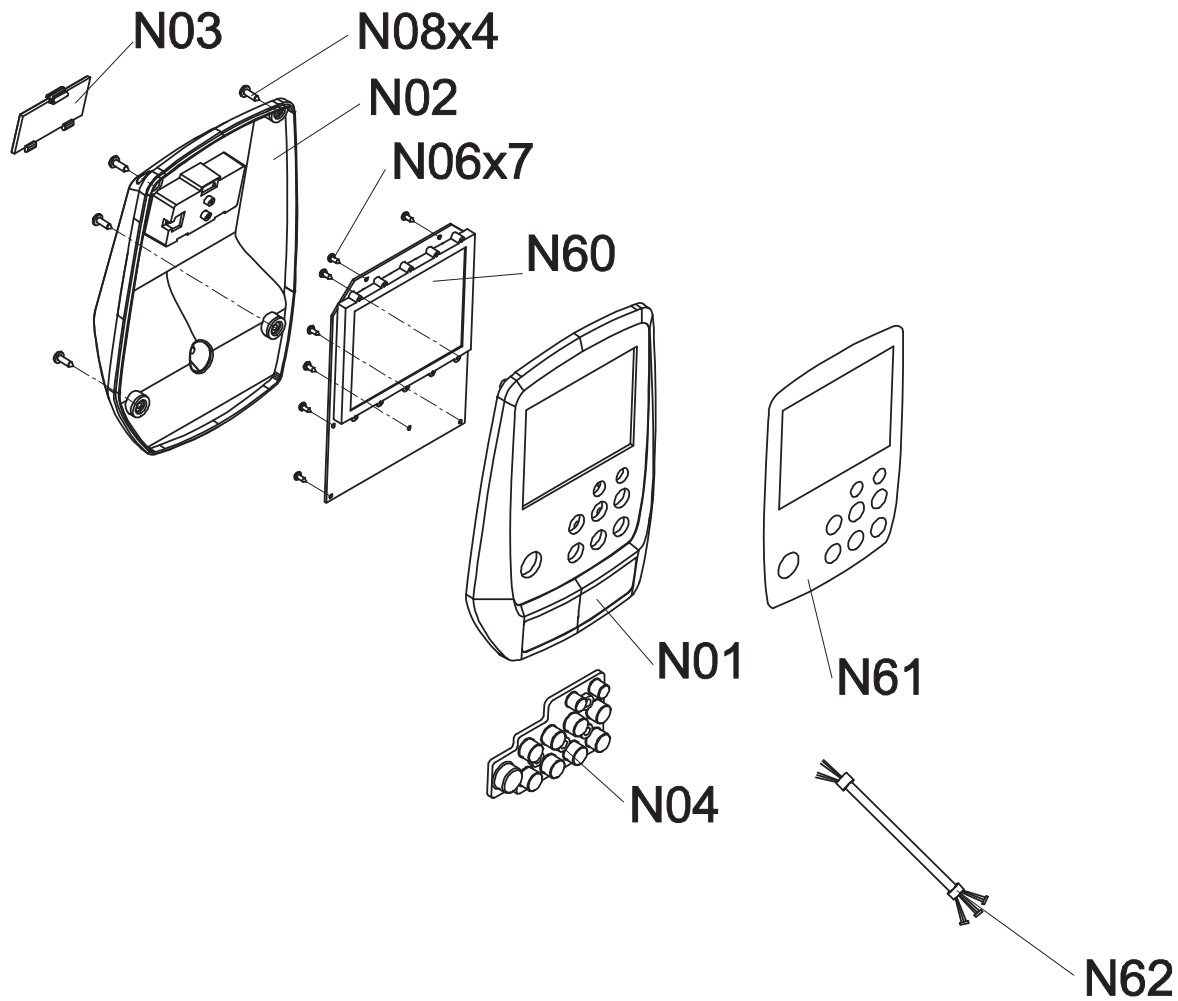

DRAWING NO	PAR53-1KM		
PART NAME	Exploded Drawing		
PART NO	HAR0011-00	REV	A
APPROVE	xumingji	DATE	2018.06.19

DRAWING NO	PAR53-A21		
PART NAME	Console set		
PART NO	1000428840	REV	A
APPROVE	xumingji	DATE	2018.06.19

DRAWING NO	AR53-A22		
PART NAME	Handlebar Set		
PART NO	1000426731	REV	A
APPROVE	xumingji	DATE	2018.06.19